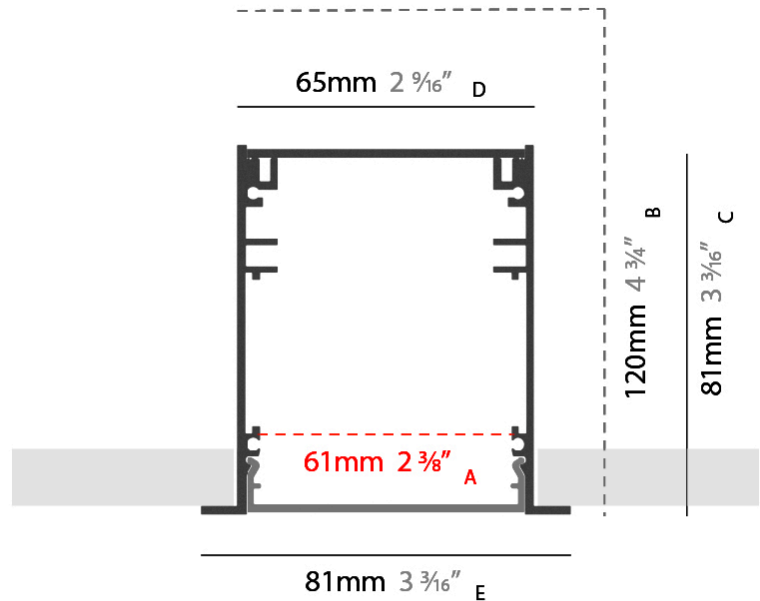

A: OPENING WIDTH B: RECESS DEPTH C: PROFILE HEIGHT
D: PROFILE WIDTH E: MOUNTING INCLUDING FLANGE

PROJECT

TYPE

SPECIFIER

QUANTITY

DATE

PROJECT
TYPE
SPECIFIER
QUANTITY
DATE

SUPER-G SLIM 65 SURFACE