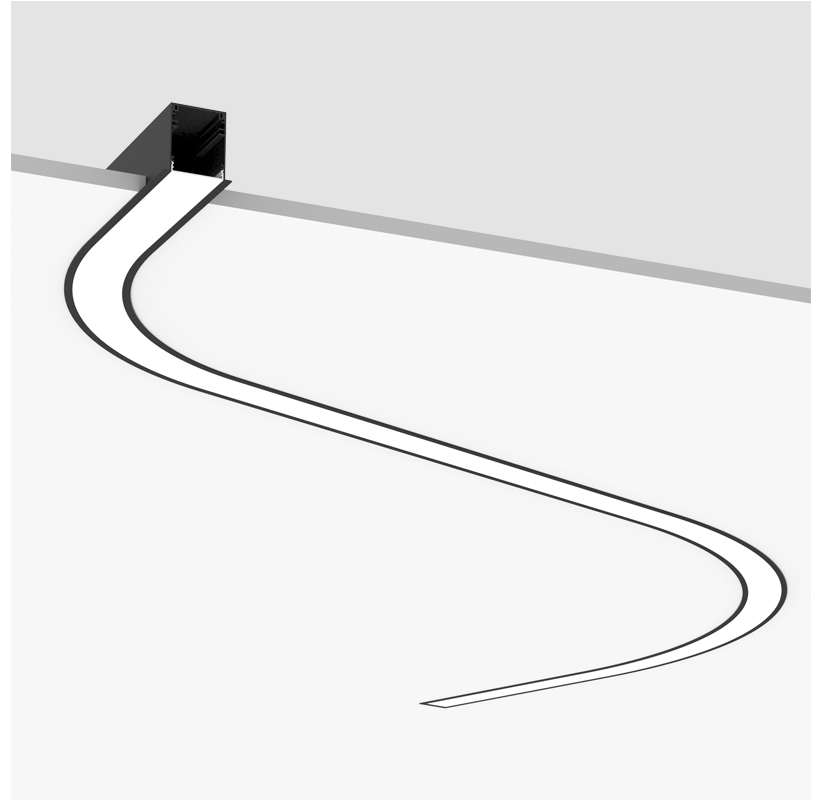

PROJECT	_____
TYPE	_____
SPECIFIER	_____
QUANTITY	_____
DATE	_____

SUPER-G SLIM 65 RECESSED

A3SGS65-REC-SYS

base number

1. To build a product code in our configurator select the specify button on the base model # product page
2. To build a manual product code on this datasheet choose from the options listed below in blue font and add the suffix to the base model #

GENERAL

Series: Super-G
Subseries: Super-G Slim 65
Brand: Prolicht
Division: Architectural
Mounting Type: Recessed
Mounting Location: Wall
Subcategory: Profile

PHYSICAL

Shape: Curves
Fixture Finish: SSR / BKV / CWI / CRY / HAB / UFT / ITA / RUA / FTG / MYG / LOD / PUS / FRO / FUP / KIA / POP / BLS / SPG / MEY / GOH / GUM / CHC / COM / ABZ / JAG / OBR / MOS / ROR

ELECTRICAL

Lamp Type: LED (Zhaga Standard)
Dimming: Tri-Mode (Non-Dimming and Phase Dimming (120Vac only) and 0-10V Dimming)
Driver Included: Yes
Driver Location: Integrated
Driver Type: Constant Current - Universal
Driver Class: Class 2
Input Voltage (V): 120 - 277
Constant Current (MA): 350

LED

Lamp Life (hrs): 50000
Upon Request: Color Temperature RGB-W Tunable CRI (no minimum qty) price increase + longer lead time

OPTICAL

RATINGS AND CERTIFICATIONS

Certified By: Certified for North American Standards
IP rating: IP20

A: OPENING WIDTH   B: RECESS DEPTH   C: PROFILE HEIGHT
D: PROFILE WIDTH   E: MOUNTING INCLUDING FLANGE